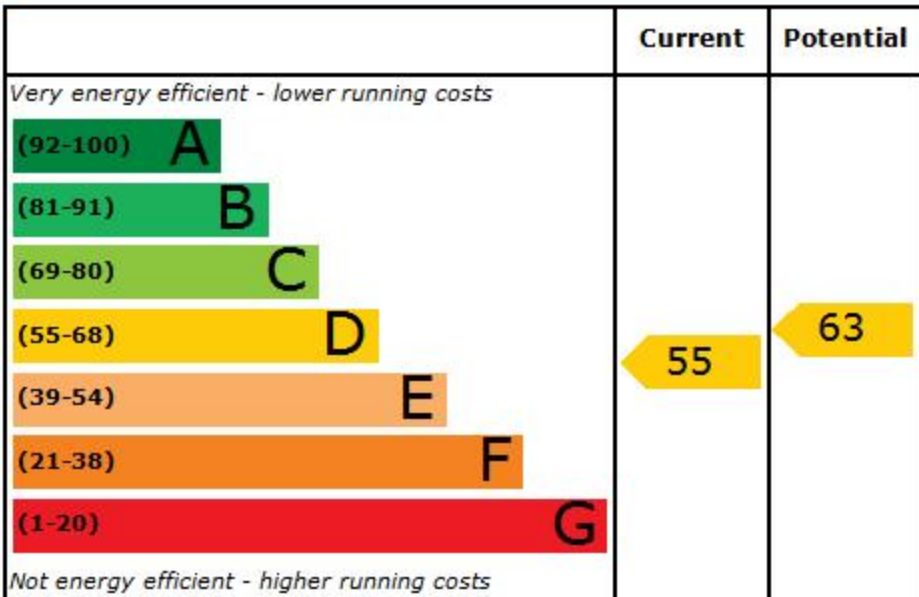

Energy Efficiency Rating

England & Wales

EU Directive
2002/91/EC

Environmental (CO₂) Impact Rating

England & Wales

EU Directive
2002/91/EC