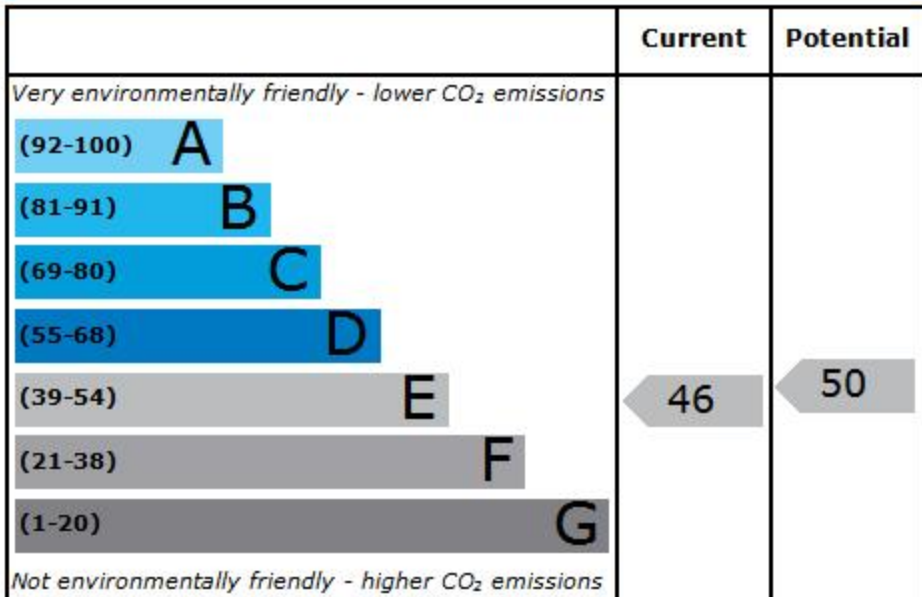

Energy Efficiency Rating

England & Wales

EU Directive
2002/91/EC

Environmental (CO₂) Impact Rating

England & Wales

EU Directive
2002/91/EC